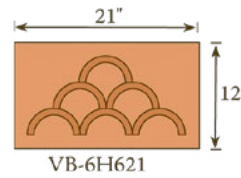

GABLE VENTS
Product Line Sheet

VF Gable Vents			
Part No	Description	Width	Height
VF-1H606	Single Half Round Vent (9" Diam) w/ Fiberglass Lath	13"	8-1/2"
VF-3H615	Three Half Round Vents (6" Diam) w/ Fiberglass Lath	15"	9"
VF-3H921	Three Half Round Vents (9" Diam) w/ Fiberglass Lath	21"	12"
VF-4H616	Four Half Round Vents (6" Diam) w/ Fiberglass Lath	16"	13"
VF-6H621	Six Half Round Vents (6" Diam) w/ Fiberglass Lath	21"	12"
VF-1R609	Single Round Vent (6" Diam) w/ Fiberglass Lath	9"	9"
VF-2R518	Two Round Vents (5-3/8" Diam) w/ Fiberglass Lath	18"	7"
VF-2R618	Two Round Vents (6" Diam.) w/ Fiberglass Lath	18"	10"
VF-3R516	Three Round Vents (5-3/8"Diam) w/ Fiberglass Lath	16"	13"
VF-3R520	Three Round Vents (5-3/8" Diam) w/ Fiberglass Lath	20"	19"
VF-3R621	Three Round Vents (5-3/8" Diam) w/ Fiberglass Lath	21"	15"
VF-3R636	Three Round Vents (6" Diam) w/ Fiberglass Lath	11"	36"
VF-4R516	Four Round Vents (5-3/8" Diam) w/ Fiberglass Lath	16"	13"
VF-4R529	Four Round Vents (5-3/8" Diam) w/ Fiberglass Lath	29"	20"
VF-4R622	Four Round Vents (6" Diam) w/ Fiberglass Lath	22"	22"
VF-6R520	Six Round Vents (5-3/8" Diam) w/ Fiberglass Lath	20"	19"
VF-3S626	Three, 6" Square Vents w/ Fiberglass Lath	26"	17"
VF-4S420	Four, 4" Square Vents w/ Fiberglass Lath	20"	20"
VF-4S630	Four, 6" Square Vents w/ Fiberglass Lath	30"	22"