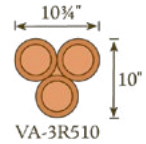

GABLE VENTS Product Line Sheet

VA Gable Vents			
Part No	Description	Width	Height
VA-1S606	Single Square Vent	6"	6"
VA-1R505	Single Round Vent	5-3/8" Diam	
VA-1R606	Single Round Vent	6" Diam	
VA-1R909	Single Round Vent	9" Diam	
VA-3H612X	Three Half Round Vents (6" Diam)	6"	12"
VA-3H918	Three Half Round Vent (9" Diam)	18-1/2"	9-1/4"
VA-6H927	Six Half Round Vent (9" Diam)	27-1/2"	14"
VA-3R510	Three Round Vent (5 3/8" Diam)	10-3/4"	10"