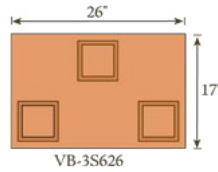

GABLE VENTS
Product Line Sheet

VF Gable Vents			
Part No	Description	Width	Height
VF-1H606	Single Half Round Vent (9" Diam) w/ Fiberglass Lath	13"	8-1/2"
VF-3H615	Three Half Round Vents (6" Diam) w/ Fiberglass Lath	15"	9"
VF-3H921	Three Half Round Vents (9" Diam) w/ Fiberglass Lath	21"	12"
VF-4H616	Four Half Round Vents (6" Diam) w/ Fiberglass Lath	16"	13"
VF-6H621	Six Half Round Vents (6" Diam) w/ Fiberglass Lath	21"	12"
VF-1R609	Single Round Vent (6" Diam) w/ Fiberglass Lath	9"	9"
VF-2R518	Two Round Vents (5-3/8" Diam) w/ Fiberglass Lath	18"	7"
VF-2R618	Two Round Vents (6" Diam.) w/ Fiberglass Lath	18"	10"
VF-3R516	Three Round Vents (5-3/8"Diam) w/ Fiberglass Lath	16"	13"
VF-3R520	Three Round Vents (5-3/8" Diam) w/ Fiberglass Lath	20"	19"
VF-3R621	Three Round Vents (5-3/8" Diam) w/ Fiberglass Lath	21"	15"
VF-3R636	Three Round Vents (6" Diam) w/ Fiberglass Lath	11"	36"
VF-4R516	Four Round Vents (5-3/8" Diam) w/ Fiberglass Lath	16"	13"
VF-4R529	Four Round Vents (5-3/8" Diam) w/ Fiberglass Lath	29"	20"
VF-4R622	Four Round Vents (6" Diam) w/ Fiberglass Lath	22"	22"
VF-6R520	Six Round Vents (5-3/8" Diam) w/ Fiberglass Lath	20"	19"
VF-3S626	Three, 6" Square Vents w/ Fiberglass Lath	26"	17"
VF-4S420	Four, 4" Square Vents w/ Fiberglass Lath	20"	20"
VF-4S630	Four, 6" Square Vents w/ Fiberglass Lath	30"	22"