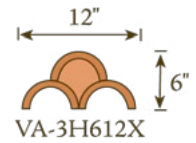

GABLE VENTS Product Line Sheet

VA Gable Vents			
Part No	Description	Width	Height
VA-1S606	Single Square Vent	6"	6"
VA-1R505	Single Round Vent	5-3/8" Diam	
VA-1R606	Single Round Vent	6" Diam	
VA-1R909	Single Round Vent	9" Diam	
VA-3H612X	Three Half Round Vents (6" Diam)	6"	12"
VA-3H918	Three Half Round Vent (9" Diam)	18-1/2"	9-1/4"
VA-6H927	Six Half Round Vent (9" Diam)	27-1/2"	14"
VA-3R510	Three Round Vent (5 3/8" Diam)	10-3/4"	10"